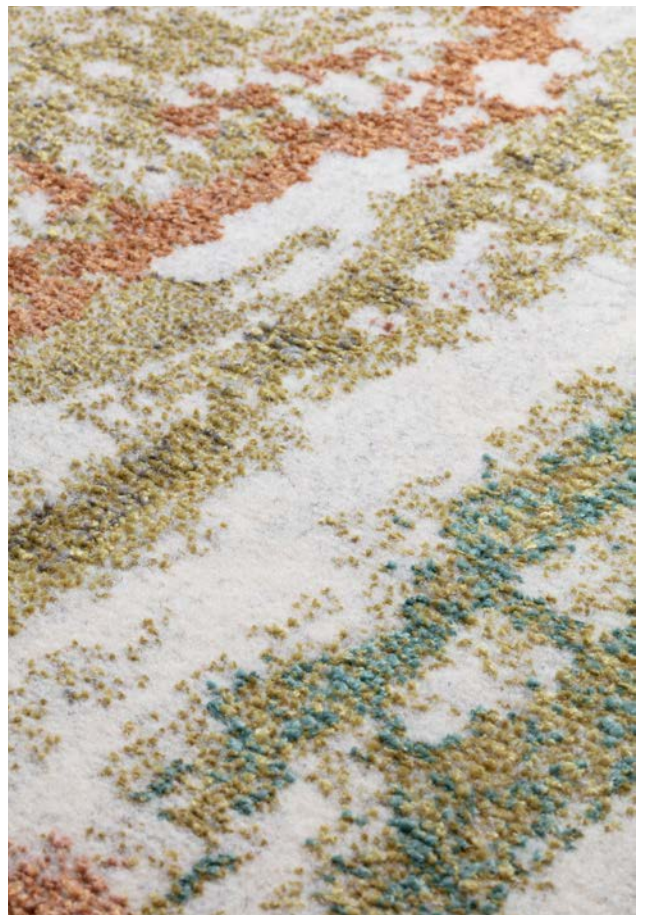

MASTERCRAFT  
— RUGS —

Stella

---

2023-2024

Wool rich rugs from Flanders. Stylish designs with a special sparkle running through them.

47202 / JC500

47202 / JC991

47202 / JC500 close up

47202 / JC991 close up

47203 / JC700

47203 / JC701

47203 / JC700 close up

47203 / JC701 close up

47205 / JC000

47205 / JC400

47205 / JC900

47223 / JC990 **NEW**

47230 / JC990 **NEW**

Stella 2023-24		80	135	160	200	240
		140	200	230	300	340
		2' 7"	4' 5"	5' 3"	6' 7"	7' 10"
		4' 6"	6' 7"	7' 7"	9' 10"	11' 2"
Design	Colour					
47202	JC500		■	■	■	
	JC991		■	■	■	
47203	JC700	■	■	■	■	
	JC701	■	■	■	■	
47205	JC000	■	■	■	■	■
	JC400	■	■	■	■	■
	JC900	■	■	■	■	■
47223	JC990		■	■	■	■
47230	JC990		■	■	■	

pile: 65% wool/ recycled PET mix, 35% PES  
quality: 300,000 points/m<sup>2</sup>  
total weight: 2650gms/m<sup>2</sup>  
pile height: 9mm