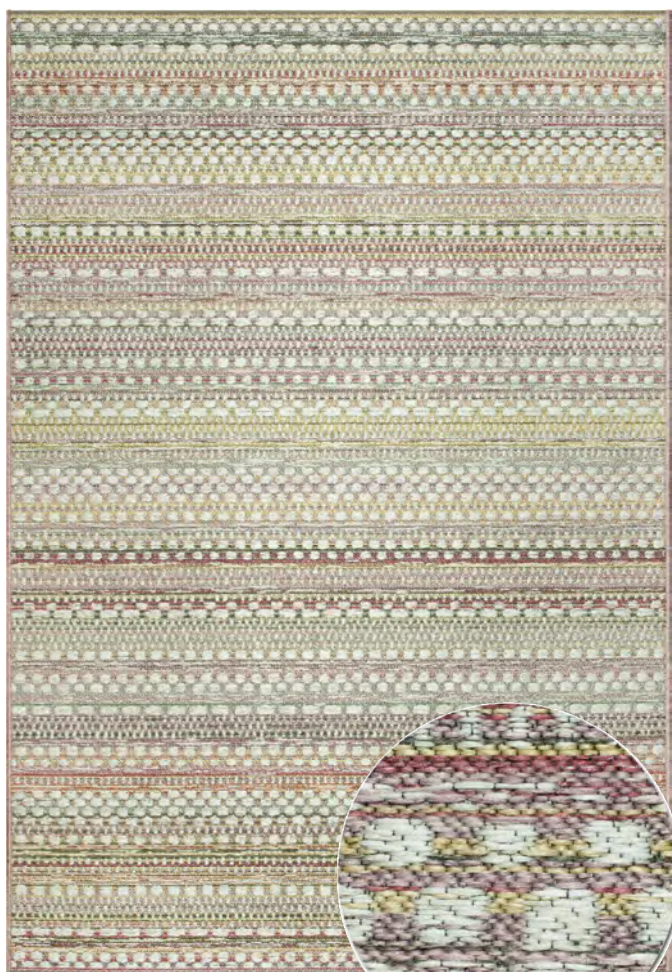

## Brighton

2023/4

Textured classy flatwoven rug in trendy colours suitable for indoor and outdoor use.

098 - 0037 9010 - 96

80/150 120/170 160/230 200/290

098 - 0570 9008 - 99

80/150 120/170 160/230 200/290